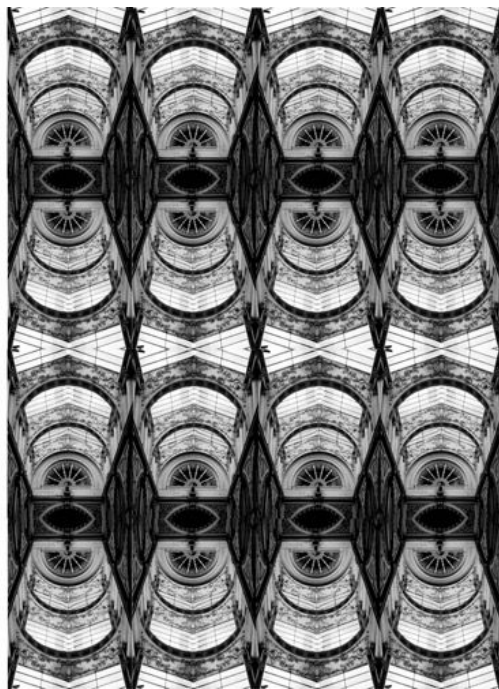

# GALERIE DIX9 Hélène Lacharmoise

HANOIPROJECT09, Forme patron

---

**Sophie Dulaurent**

*HANOIPROJECT09, Forme patron*

pastel on Canson paper, board

21 x 28,5 cm

Unique artwork