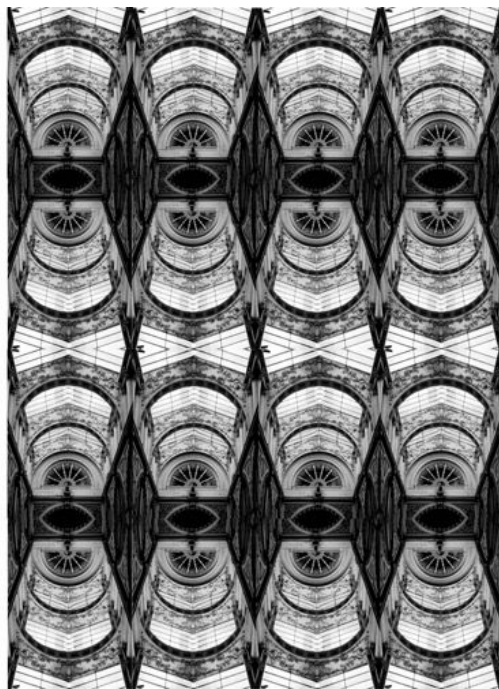

GALERIE DIX9 Hélène Lacharmoise

HANOIPROJECT09, Forme patron

Sophie Dulaurent

HANOIPROJECT09, Forme patron

pastel on Canson paper, board

21 x 28,5 cm

Unique artwork