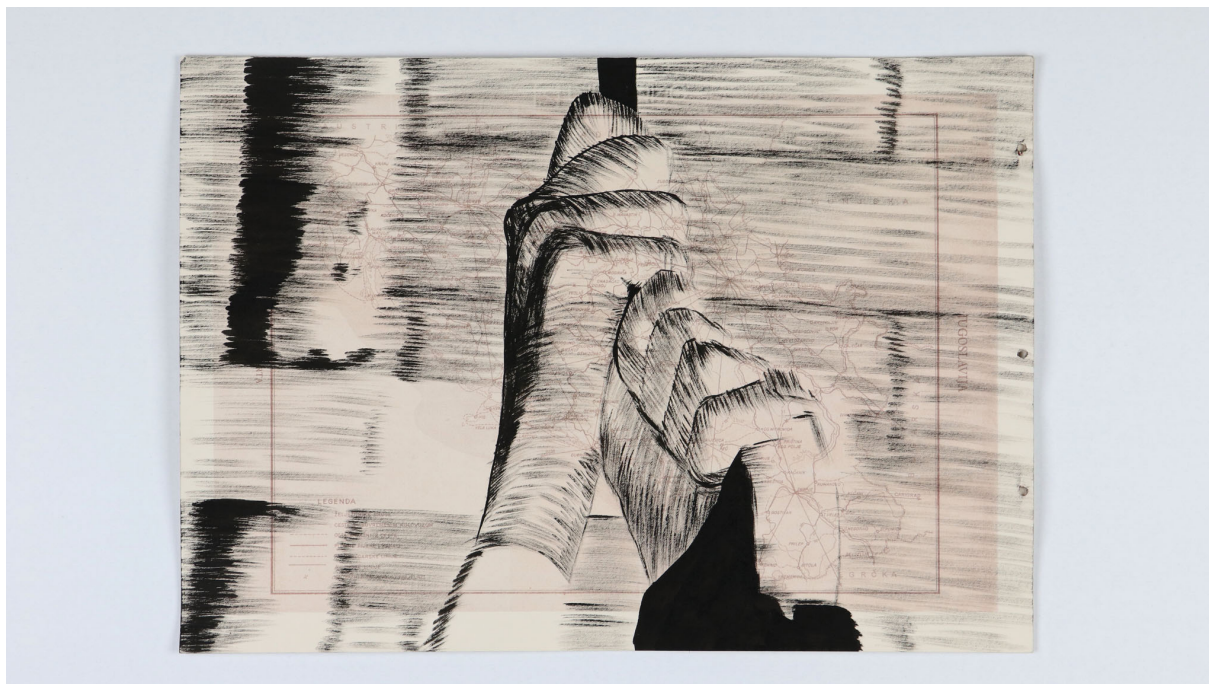

# GALERIE DIX9 Hélène Lacharmoise

Frame for the Plot #99, 2020-2021

---

**Nemanja Nikolic**

*Frame for the Plot #99 , 2020-2021*

serie The Plot

ink on map

50x35 cm

Unique artwork

courtesy Galerie Dix9 Hélène Lacharmoise

Description:

The drawings are made on a map of Yugoslavia and inspired by the film "Superman", 1978