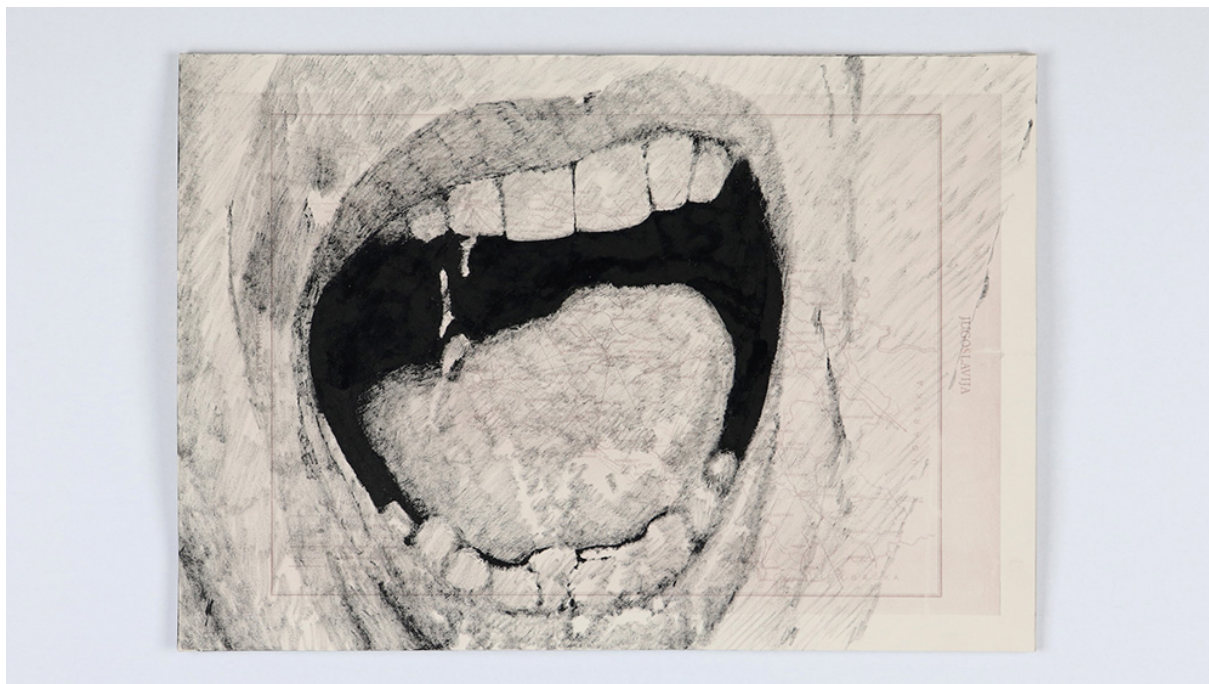

The Plot sequence #141, 2020 - 2021

Nemanja Nikolic

The Plot sequence #141 , 2020 - 2021

ink on maps

15 drawings, 50x35 cm each

Unique artwork

courtesy Galerie Dix9 Hélène Lacharmoise

Description:

The drawings are made on maps of ex-Yugoslavia. They are inspired by a scene of the film "Psycho" by Alfred Hitchcock (1960).