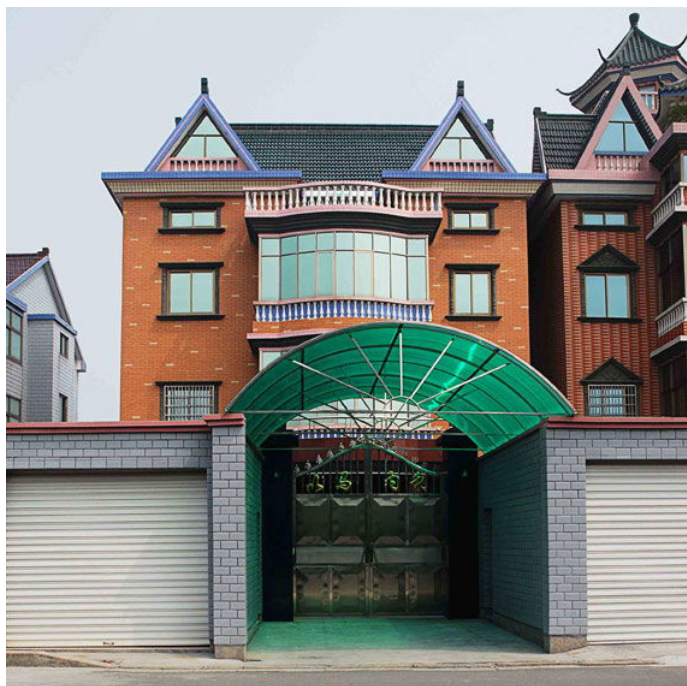

# GALERIE DIX9 Hélène Lacharmoise

Sweet houses 04, 2007

---

*Sweet houses 04, 2007*

lambda print on diasec

Image: 120 x 120 cm

Edition of 1 ex

Courtesy Galerie Dix9 Hélène Lacharmoise