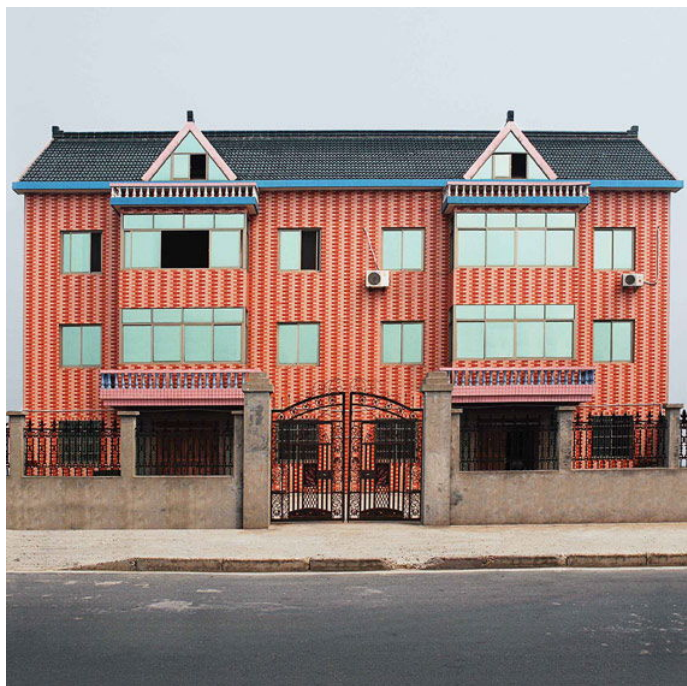

GALERIE DIX9 Hélène Lacharmoise

Sweet houses 02, 2007

Sweet houses 02 , 2007

Sweet houses

lambda print on diasec

Image: 120 x 120 cm

Edition of 5 ex + 1 AP

Courtesy Galerie Dix9 Hélène Lacharmoise