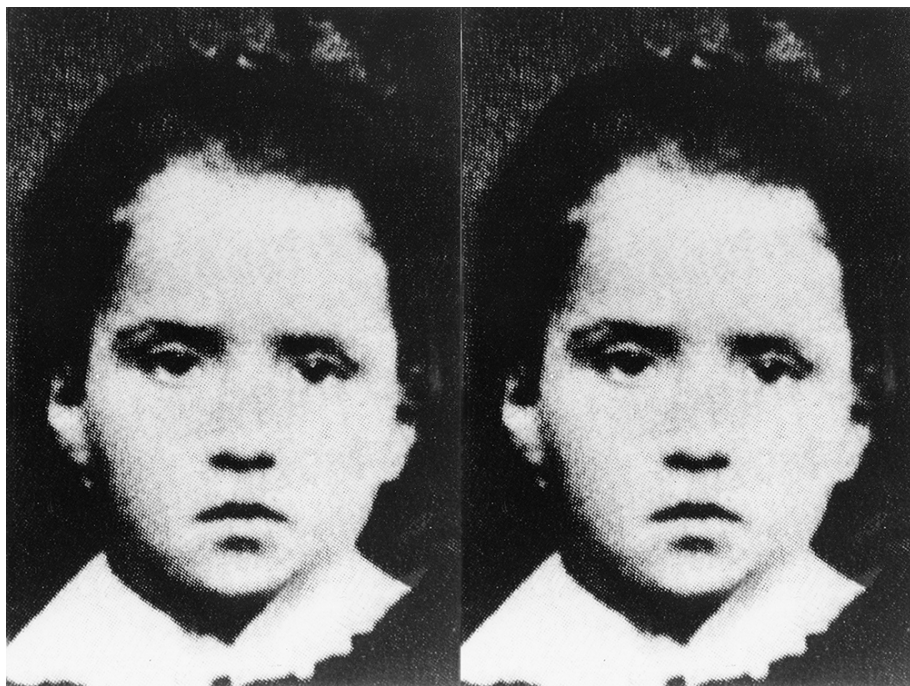

# GALERIE DIX9 Hélène Lacharmoïse

Double Portrait, Gertrude Stein, 1997

---

**Anne Deguelle**

*Double Portrait, Gertrude Stein, 1997*

serie Double Portrait

silver print Black & white

Image: 2x (120x80 cm)

Edition of 3 ex + 1 AP

courtesy Galerie Dix9 Hélène Lacharmoïse