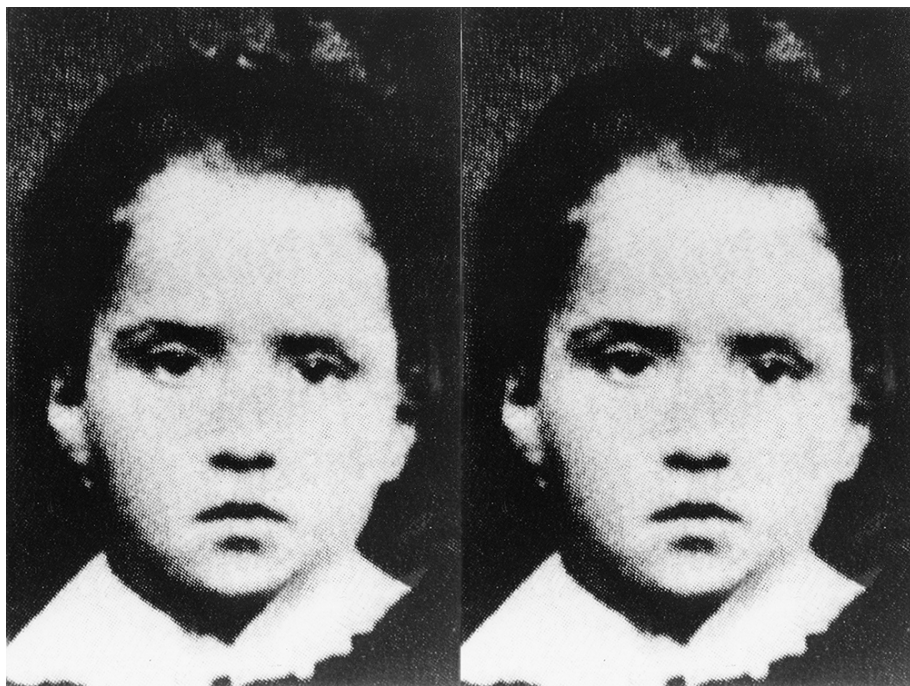

# GALERIE DIX9 Hélène Lacharmoise

Double Portrait, Gertrude Stein, 1997

---

**Anne Deguelle**

*Double Portrait, Gertrude Stein, 1997*

serie Double Portrait

silver print Black & white

Image: 2x (120x80 cm)

Edition of 3 ex + 1 AP

courtesy Galerie Dix9 Hélène Lacharmoise