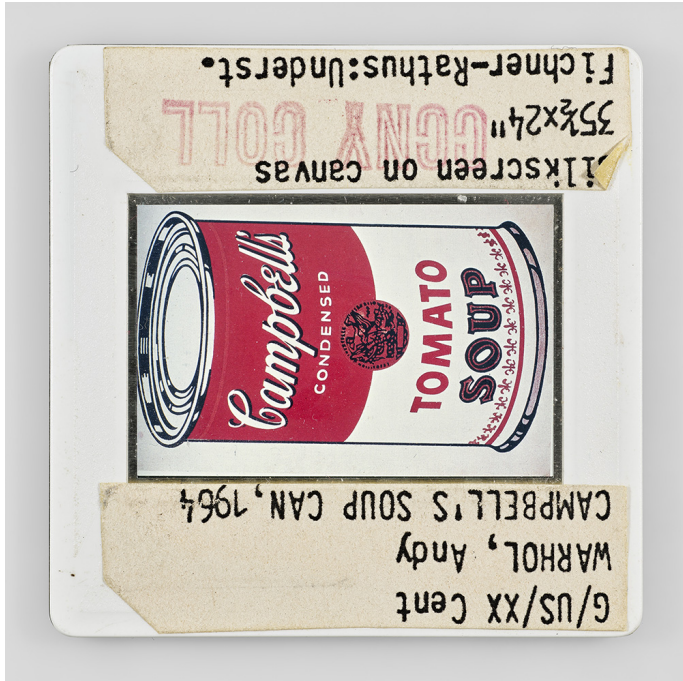

# GALERIE DIX9 Hélène Lacharmoise

G/US/XX Cent WARHOL, Andy CAMPBELL'S SOUP CAN, 1964 silkscreen on canvas  
35½x24" Fichner-Rathus:Underst. CCNY COLL\_270°

---

## Sebastian Riemer

G/US/XX Cent WARHOL, Andy CAMPBELL'S SOUP CAN, 1964 silkscreen on canvas 35½x24" Fichner-Rathus:Underst. CCNY  
COLL\_270°

pigment print, white powder coated aluminium frame, museum glass