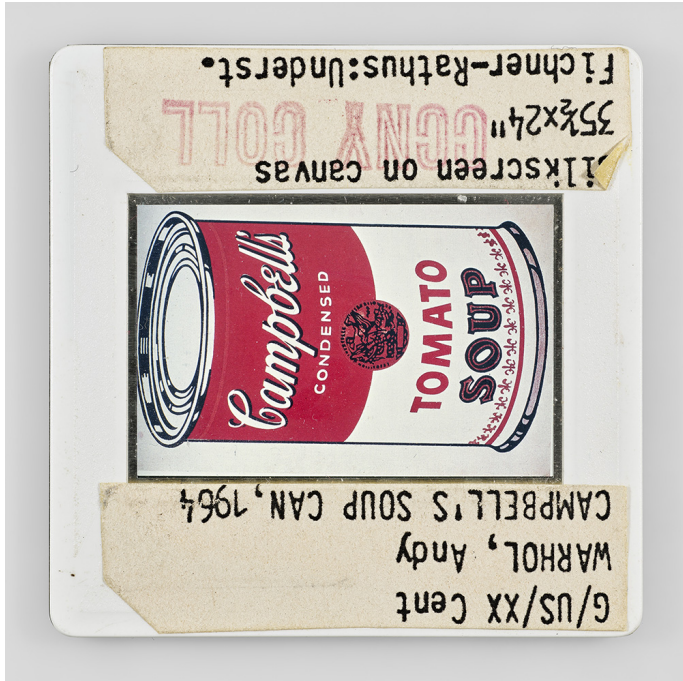

GALERIE DIX9 Hélène Lacharmoise

G/US/XX Cent WARHOL, Andy CAMPBELL'S SOUP CAN, 1964 silkscreen on canvas
35½x24" Fichner-Rathus:Underst. CCNY COLL_270°

Sebastian Riemer

G/US/XX Cent WARHOL, Andy CAMPBELL'S SOUP CAN, 1964 silkscreen on canvas 35½x24" Fichner-Rathus:Underst. CCNY
COLL_270°

pigment print, white powder coated aluminium frame, museum glass

Image: 90x90 cm

Edition of 5 ex

courtesy Galerie Dix9 hélène Lacharmoise