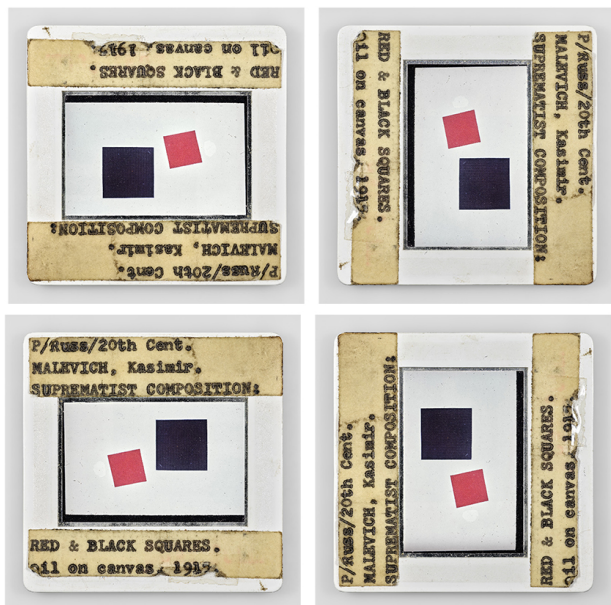

GALERIE DIX9 Hélène Lacharmoise

P/Russ/20th Cent. MALEVICH Kasimir, SUPREMATIST COMPOSITION:
RED&BLACK SQUARES, oil on canvas, 1915, 2019

Sebastian Riemer

P/Russ/20th Cent. MALEVICH Kasimir, SUPREMATIST COMPOSITION: RED&BLACK SQUARES, oil on canvas, 1915 , 2019

serie Stills - set de 4

pigment print, white powder coated aluminium frame, museum glass

Image: 4 x (90x90 cm or 35,4 x 35,4 in)

Edition of 3 ex + 2 AP

courtesy Galerie Dix9 Hélène Lacharmoise