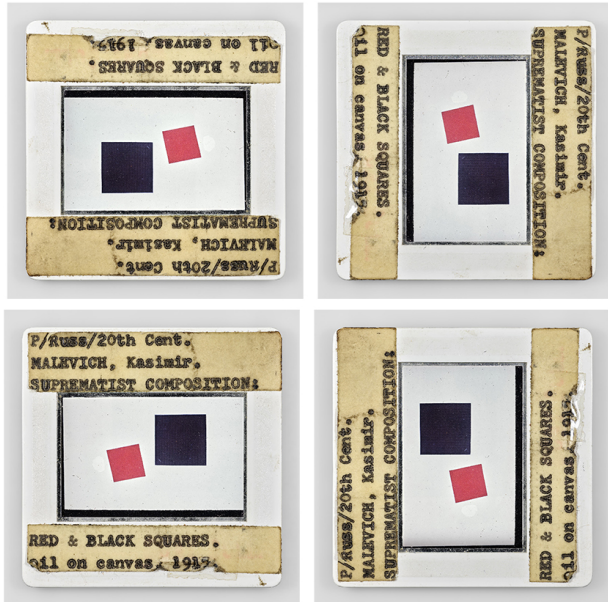

GALERIE DIX9 Hélène Lacharmoise

P/Russ/20th Cent. MALEVICH Kasimir, SUPREMATIST COMPOSITION:
RED&BLACK SQUARES, oil on canvas, 1915, 2019

Sebastian Riemer

P/Russ/20th Cent. MALEVICH Kasimir, SUPREMATIST COMPOSITION: RED&BLACK SQUARES, oil on canvas, 1915 , 2019

serie Stills - set de 4

pigment print, white powder coated aluminium frame, museum glass

Image: 4 x (90x90 cm or 35,4 x 35,4 in)

Edition of 3 ex + 2 AP

courtesy Galerie Dix9 Hélène Lacharmoise