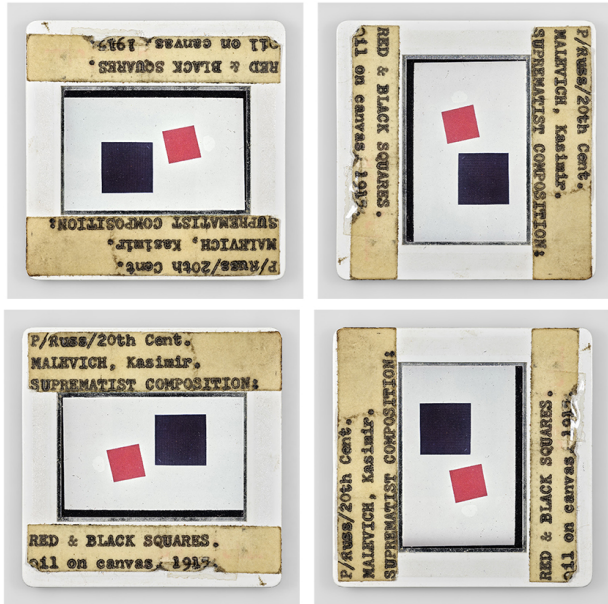

# GALERIE DIX9 Hélène Lacharmoise

P/Russ/20th Cent. MALEVICH Kasimir, SUPREMATIST COMPOSITION:  
RED&BLACK SQUARES, oil on canvas, 1915, 2019

---

## Sebastian Riemer

P/Russ/20th Cent. MALEVICH Kasimir, SUPREMATIST COMPOSITION: RED&BLACK SQUARES, oil on canvas, 1915 , 2019

serie Stills - set de 4

pigment print, white powder coated aluminium frame, museum glass

Image: 4 x (90x90 cm or 35,4 x 35,4 in)

Edition of 3 ex + 2 AP

courtesy Galerie Dix9 Hélène Lacharmoise