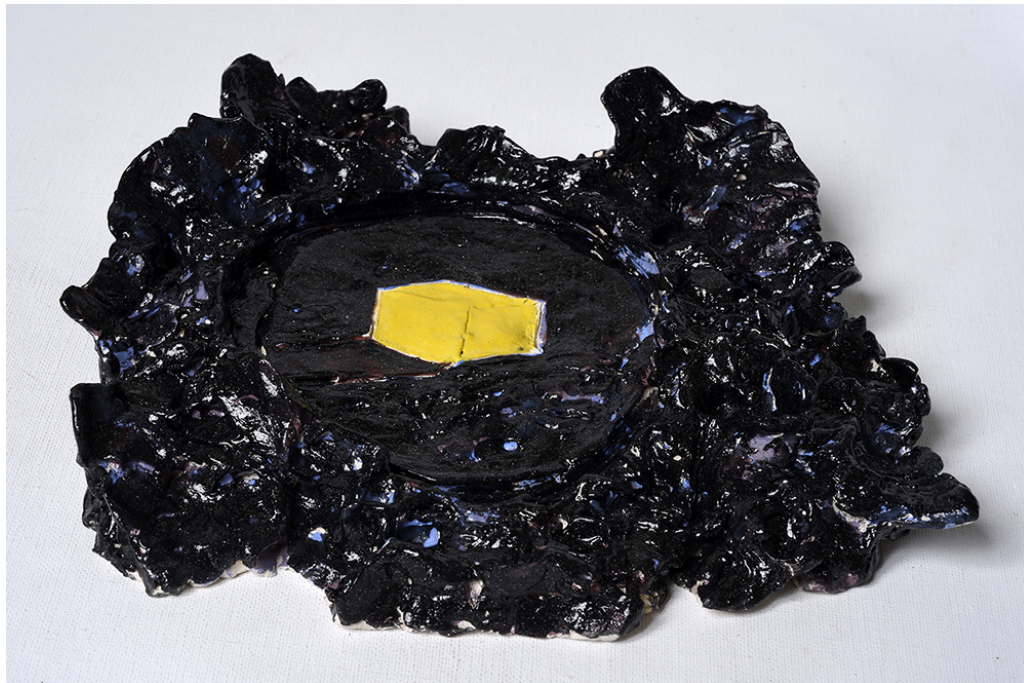

Intra Spiritus, 2021

Karine Hoffman

Intra Spiritus, 2021

terracotta, entame

23x20x3 cm

Unique artwork

courtesy Galerie Dix9 Hélène Lacharmoise