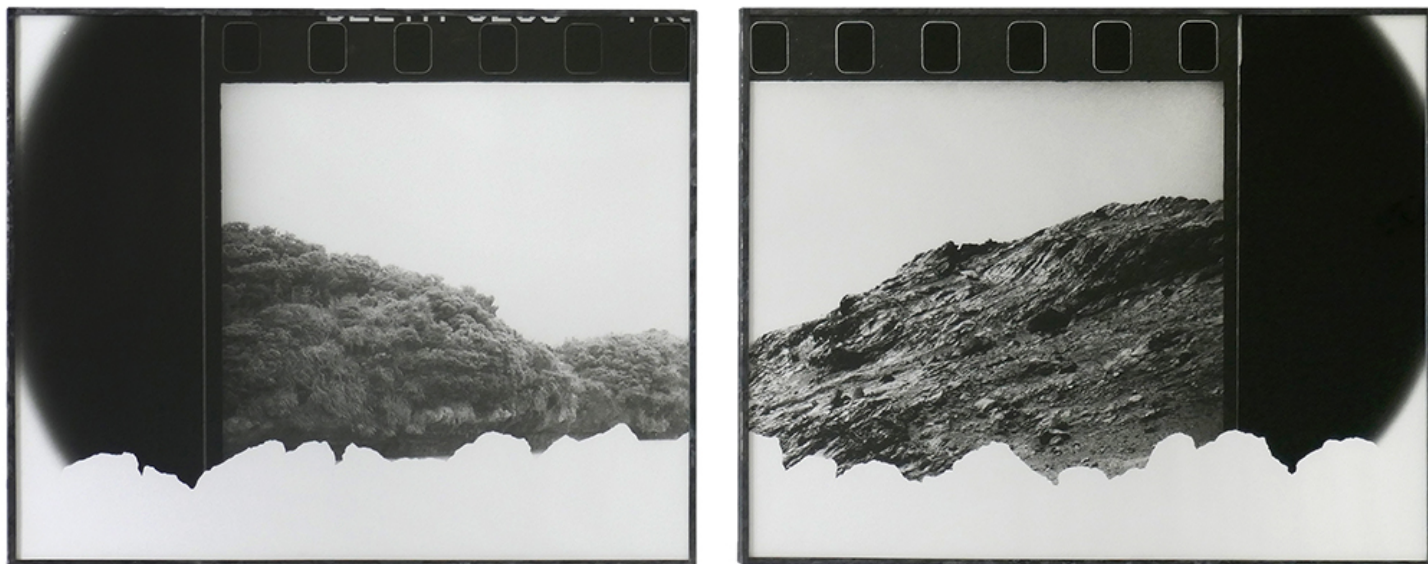

GALERIE DIX9 Hélène Lacharmoise

Glissement Variable (Convergent), 12 020 EH

Vincent Lemaire

Glissement Variable (Convergent), 12 020 EH

diptych of photographs-photograms, black & white prints on Ilford bright silver fiber paper

Frame: 2x 62 x 50.5 x 1 cm each

Unique artwork

courtesy Galerie Dix9 Hélène Lacharmoise