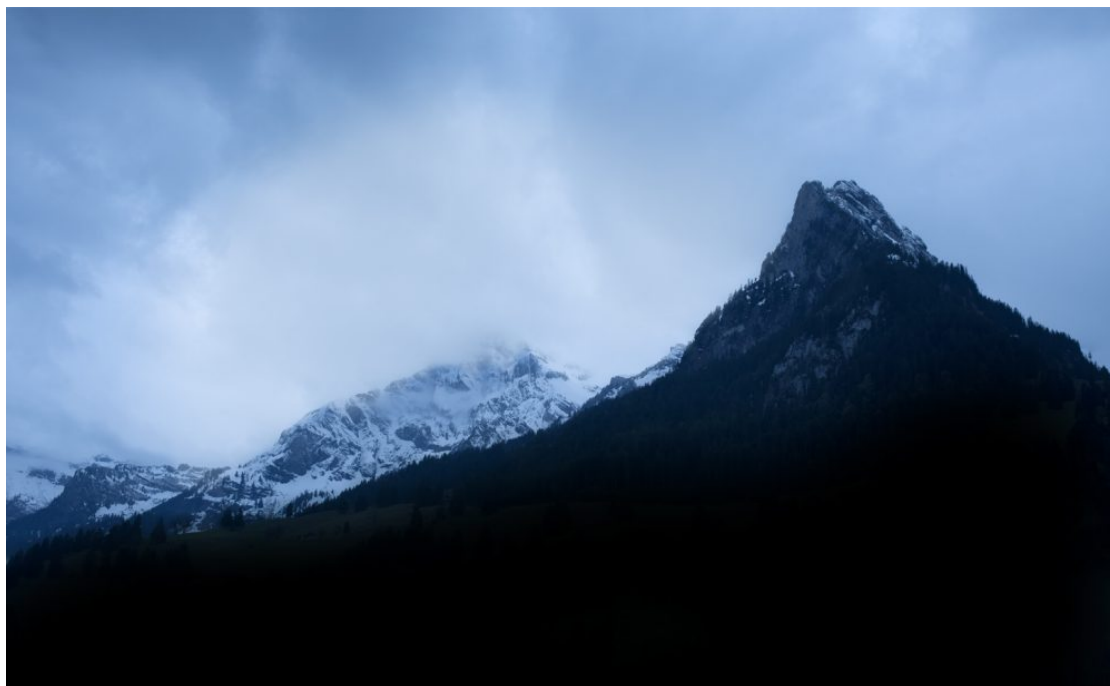

# GALERIE DIX9 Hélène Lacharmoise

Himmelsberg 3 - diptyque, 2019

---

**Sophia Pompéry**

*Himmelsberg 3 - diptyque , 2019*

serie Himmelsberg

pigment print

Image: 30x50 cm

Edition of 5 ex + 2 AP

courtesy Galerie Dix9 Hélène Lacharmoise

**Description:**

Sophia Pompéry began this project during a residency in the Swiss mountains where she was inspired by the landscape. What sets a photograph of a mountain panorama apart from that of a valley? Are there objective "truths" for the answer or appraisal? Ultimately, we instinctively trust a camera's objectivity.