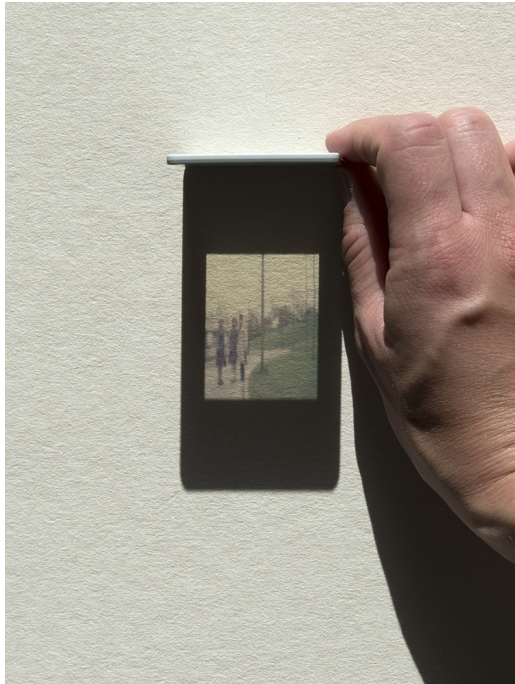

GALERIE DIX9 Hélène Lacharmoïse

BWS 3825 (after Rainfall in Munich), 2018

Morgaine Schäfer

BWS 3825 (after Rainfall in Munich) , 2018

serie Explanatory

ink-jet print

Image: 80x60 cm or 31,5x23,6 in

Frame: 84x64 cm or 33x25 in

Edition of 3 ex + 2 AP

courtesy Galerie Dix9 Hélène Lacharmoïse