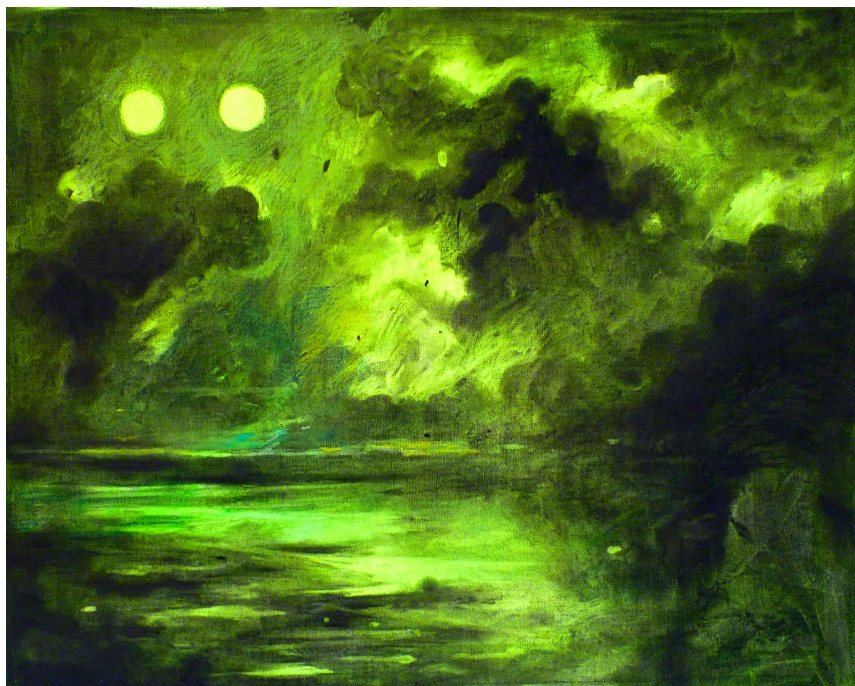

Residual Landscape, 2019

---

**Karine Hoffman**

*Residual Landscape*, 2019

charcoal and pastel on canvas

75x60 cm

Unique artwork

courtesy Galerie Dix9 Hélène Lacharmoise