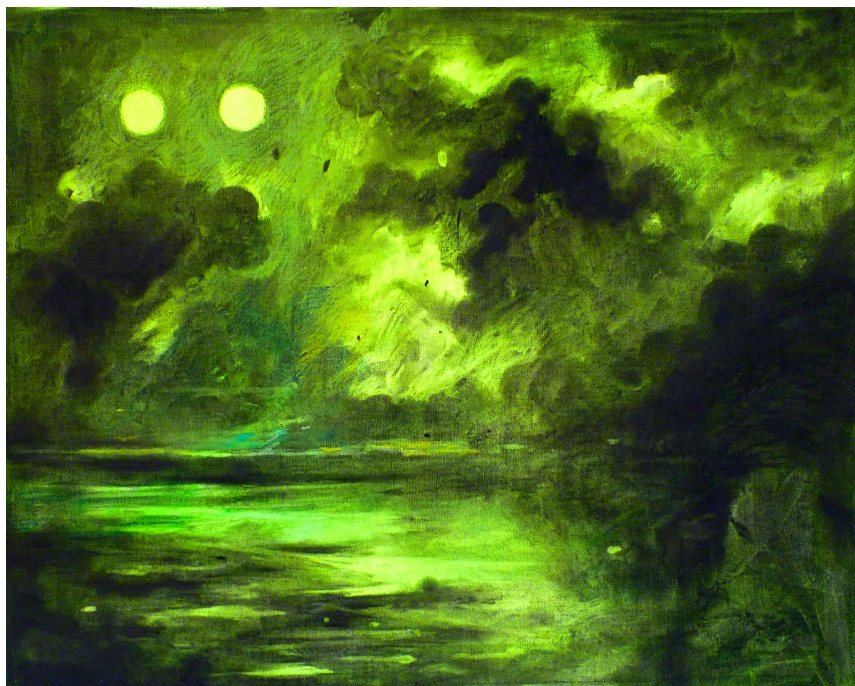

Residual Landscape, 2019

Karine Hoffman

Residual Landscape, 2019

charcoal and pastel on canvas

75x60 cm

Unique artwork

courtesy Galerie Dix9 Hélène Lacharmoise

Publications: