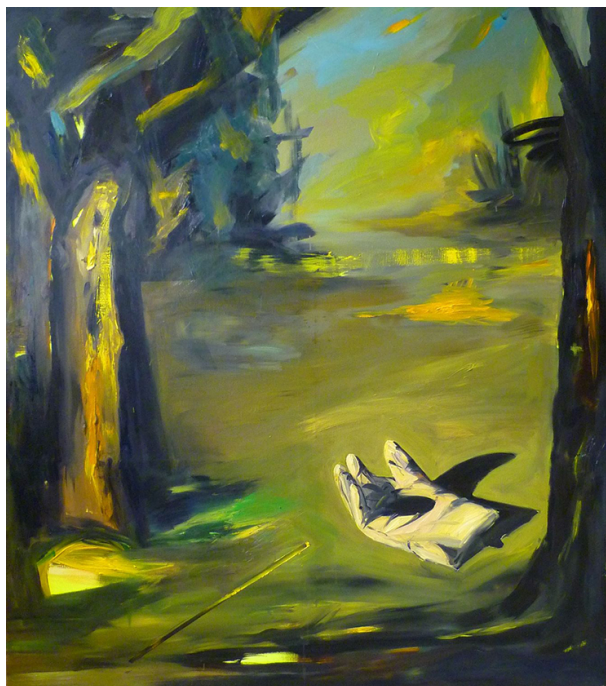

After Lunch (Po Obiedzie), 2018

Karine Hoffman

After Lunch (Po Obiedzie), 2018

oil on canvas

170x180 cm or 67x71 in

Unique artwork

courtesy Galerie Dix9 Hélène Lacharmoise