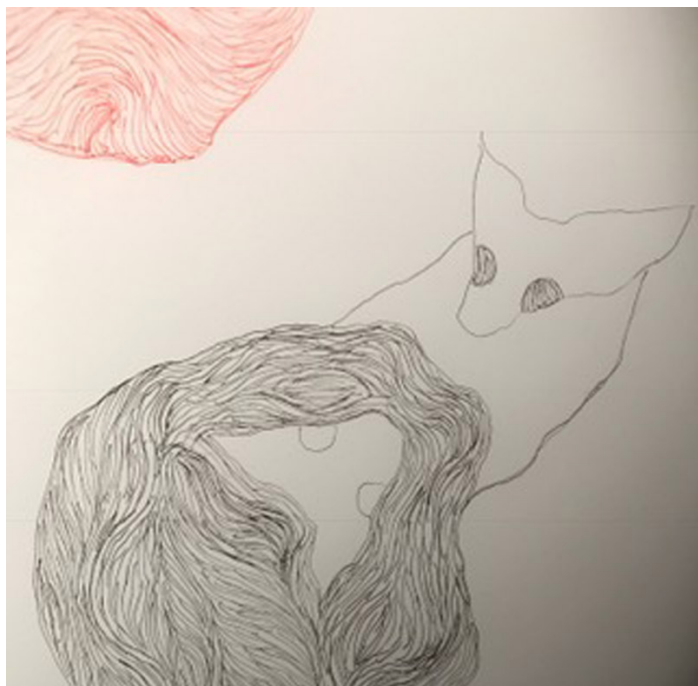

Far Away, 2016

Sheila Concari

Far Away, 2016

Ink on tracing paper

40x300cm

Unique artwork

Courtesy Galerie Dix9-Hélène Lacharmoise