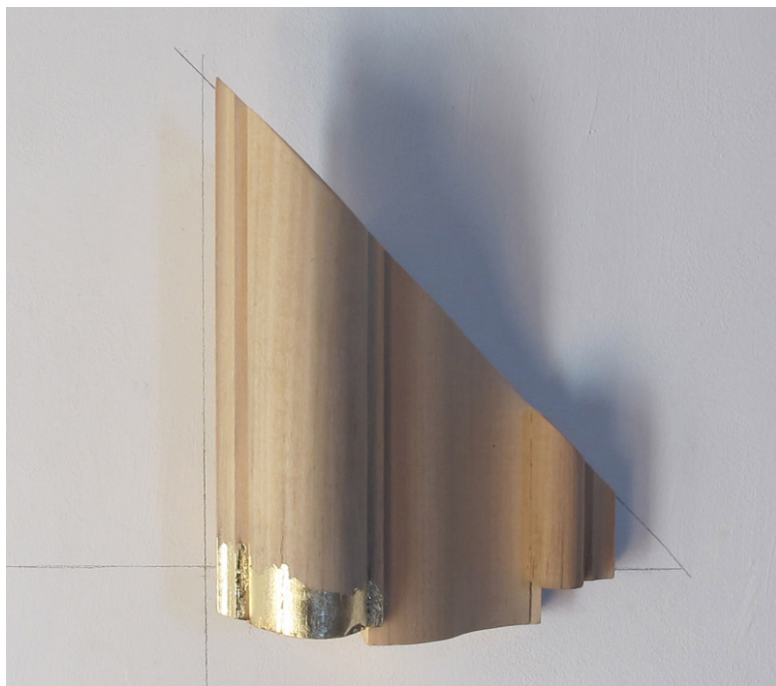

Corniche, 2016

Anne Deguelle

Corniche, 2016

wood, gold leaf, pencil

28x29x8cm

Unique artwork

Curtesy Galerie Dix9-Hélène Lacharmoise