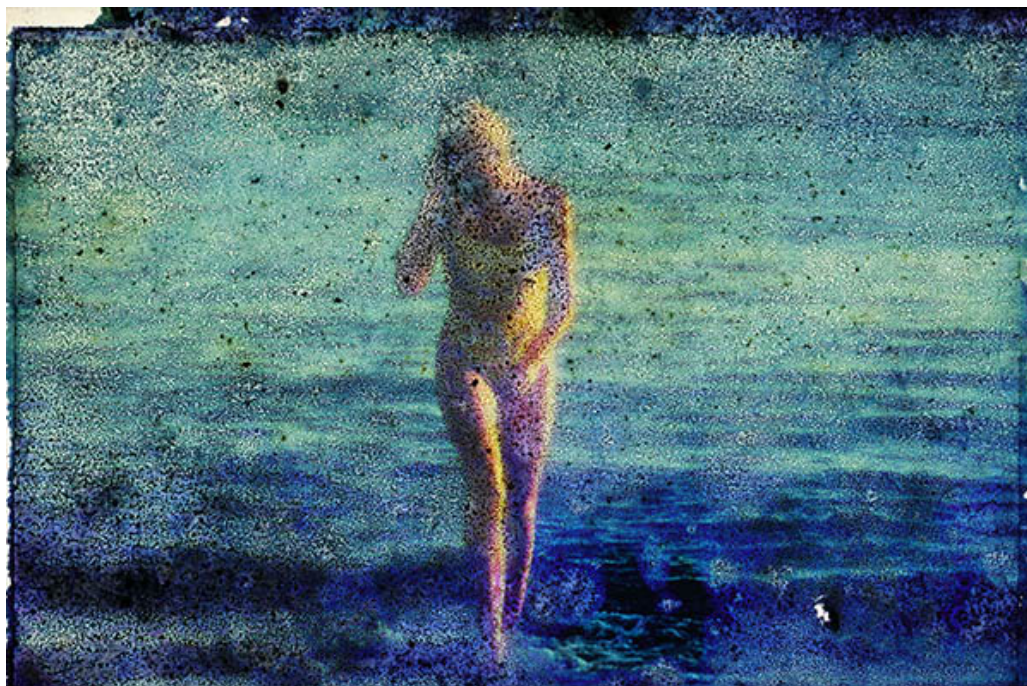

GALERIE DIX9 Hélène Lacharmoise

Achrome Beach, 2016

Sebastian Riemer

Achrome Beach, 2016

serie Achrome

C-print under plexi - metal frame

Image: 166 x 243 cm or 65,3 x 95,6 in

Edition of 5 ex + 2 AP

courtesy Galerie Dix9 Hélène Lacharmoise

Description:

The series Achrome is made from found slides representing film stills. The slides were very bad preserved. The artist reveals the materiality of those images whose colours are spoiled by molds.