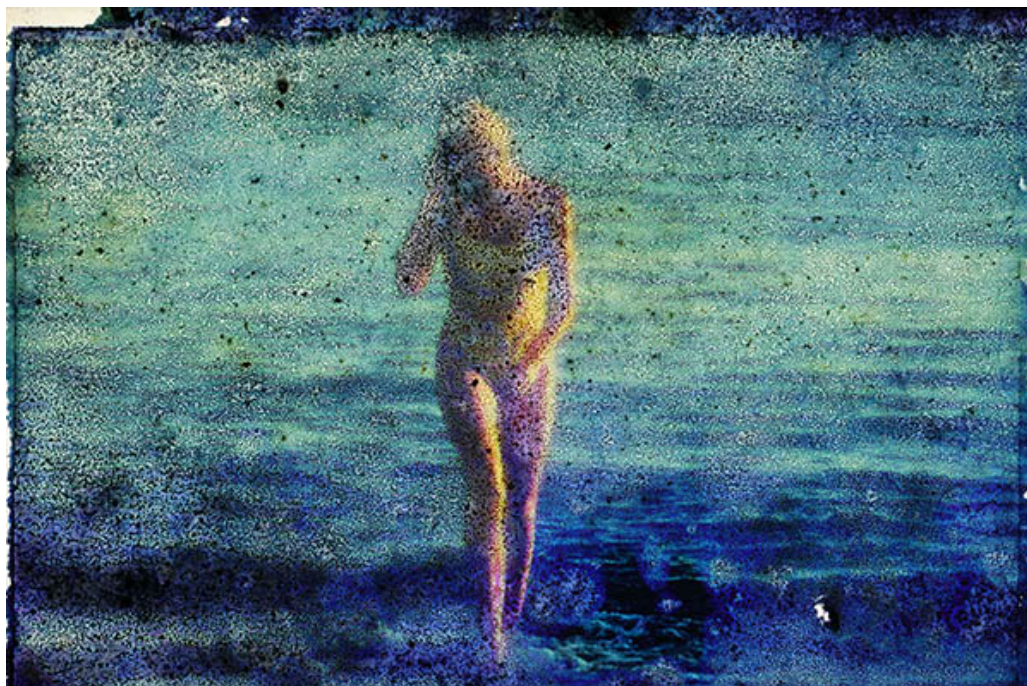

GALERIE DIX9 Hélène Lacharmoïse

Achrome Beach, 2016

Sebastian Riemer

Achrome Beach, 2016

serie Achrome

C-print under plexi - metal frame

Image: 166 x 243 cm or 65,3 x 95,6 in

Edition of 5 ex + 2 AP

courtesy Galerie Dix9 Hélène Lacharmoïse

Description:

The series Achrome is made from found slides representing film stills. The slides were very bad preserved. The artist reveals the materiality of those images whose colours are spoiled by molds.