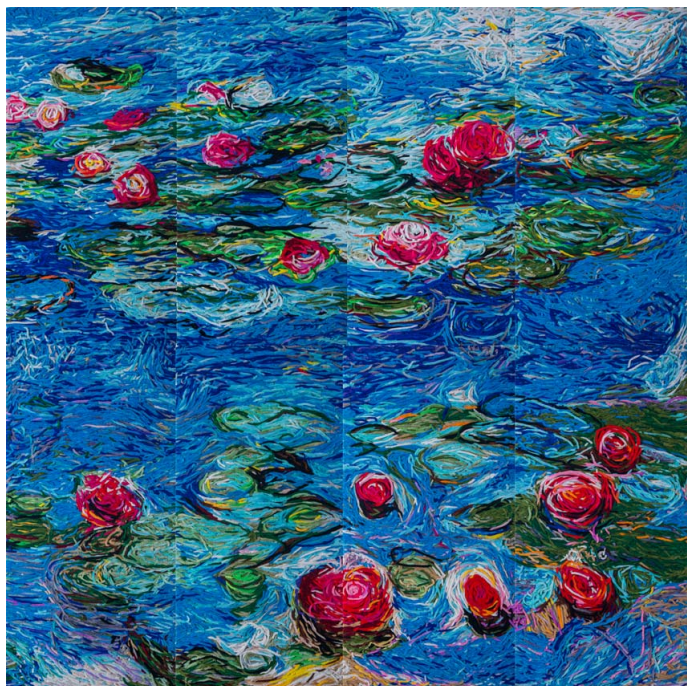

Paysage Lyrique, 2014

Malu Stewart

Paysage Lyrique, 2014

Embroidery with pipe cleaners on perforated wood

200 x 200 cm (8 modules of 50 x 100 x 5 cm)

Unique artwork

Courtesy Galerie Dix9 Hélène Lacharmoise

INV Nbr. A9