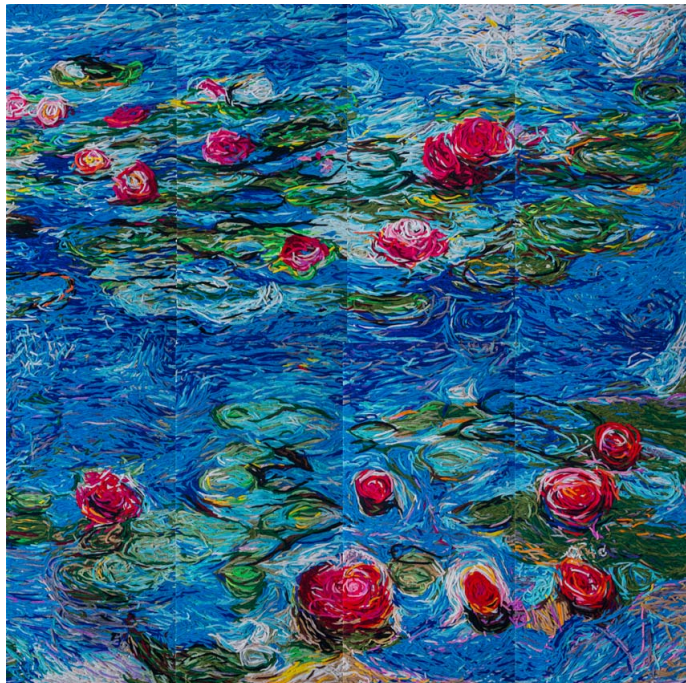

Paysage Lyrique, 2014

Malu Stewart

Paysage Lyrique, 2014

Embroidery with pipe cleaners on perforated wood

200 x 200 cm (8 modules of 50 x 100 x 5 cm)

Unique artwork

Courtesy Galerie Dix9 Hélène Lacharmoise

INV Nbr. A9