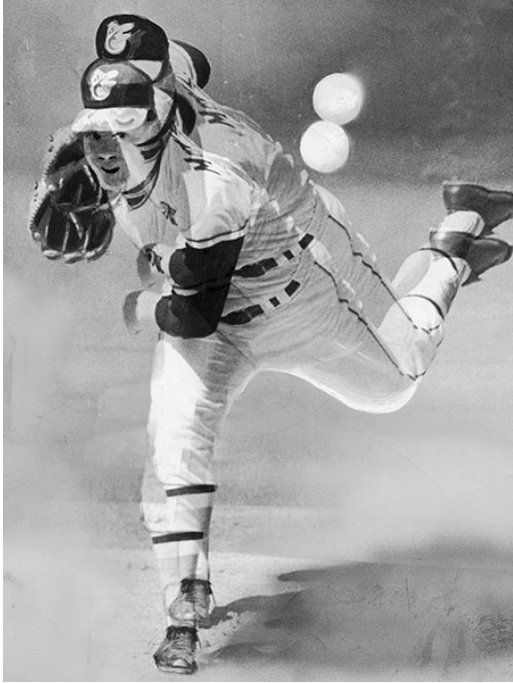

GALERIE DIX9 Hélène Lacharmoise

Double Duck Pitcher (Mc Nally), 2014

Sebastian Riemer

Double Duck Pitcher (Mc Nally) , 2014

series Press Paintings

Pigment print

Image: 160 x 120 cm / 63 x 47 in

Edition of 5 ex + 2 AP