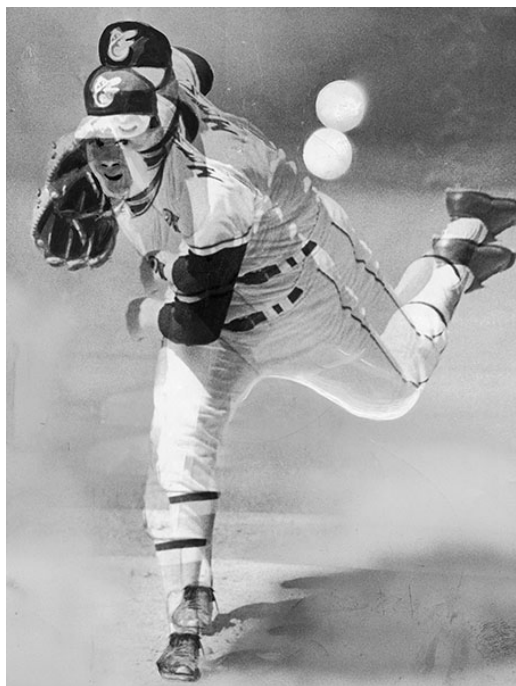

GALERIE DIX9 Hélène Lacharmoïse

Double Duck Pitcher (Mc Nally), 2014

Sebastian Riemer

Double Duck Pitcher (Mc Nally), 2014

series Press Paintings

Pigment print

Image: 160 x 120 cm / 63 x 47 in

Edition of 5 ex + 2 AP