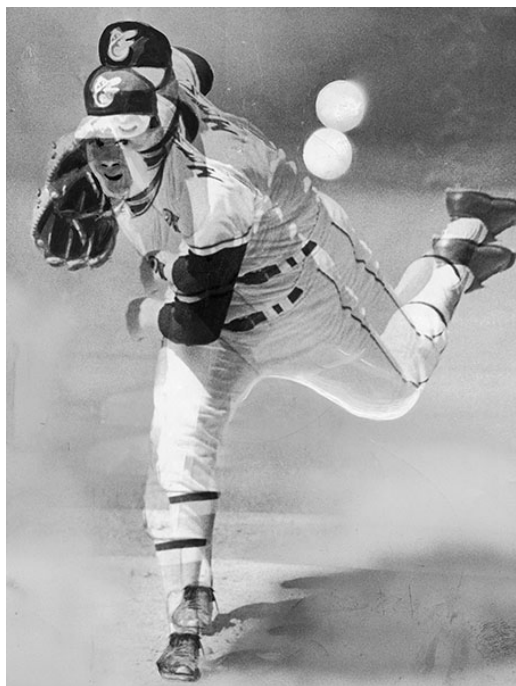

GALERIE DIX9 Hélène Lacharmoïse

Double Duck Pitcher (Mc Nally), 2014

Sebastian Riemer

Double Duck Pitcher (Mc Nally) , 2014

series Press Paintings

Pigment print

Image: 160 x 120 cm / 63 x 47 in

Edition of 5 ex + 2 AP