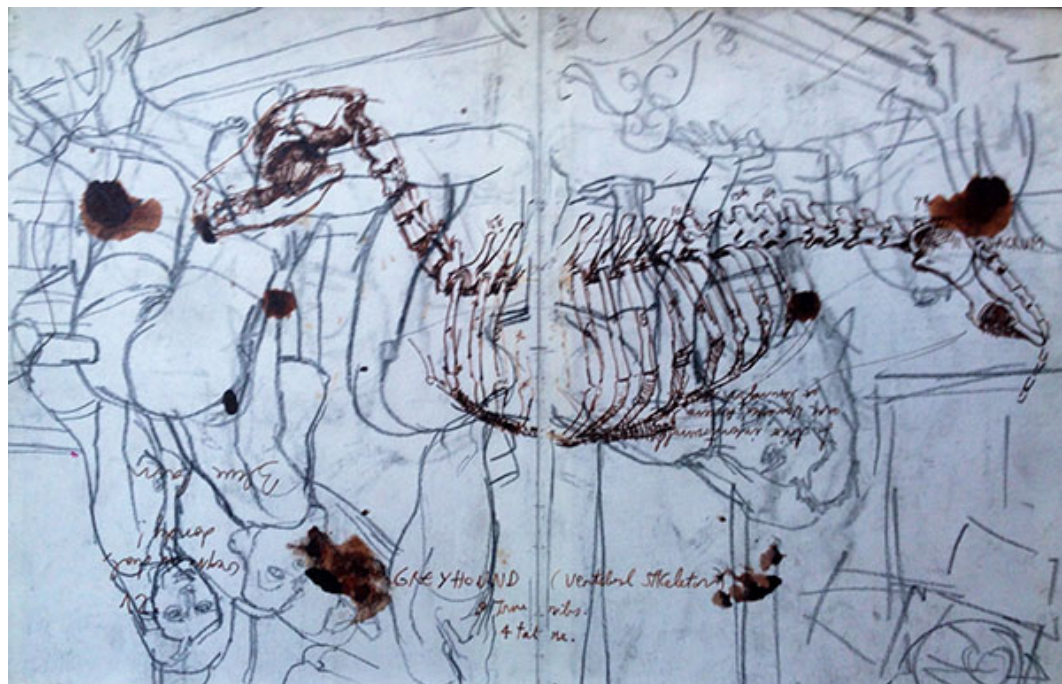

# GALERIE DIX9 Hélène Lacharmoise

Grey hound, 2010

---

**Joel Person**

*Grey hound*, 2010

ink and black stone on paper mounted on wood panel

43 x 28cm

Unique artwork

courtesy Galerie Dix9 Hélène Lacharmoise

INV Nbr. 042