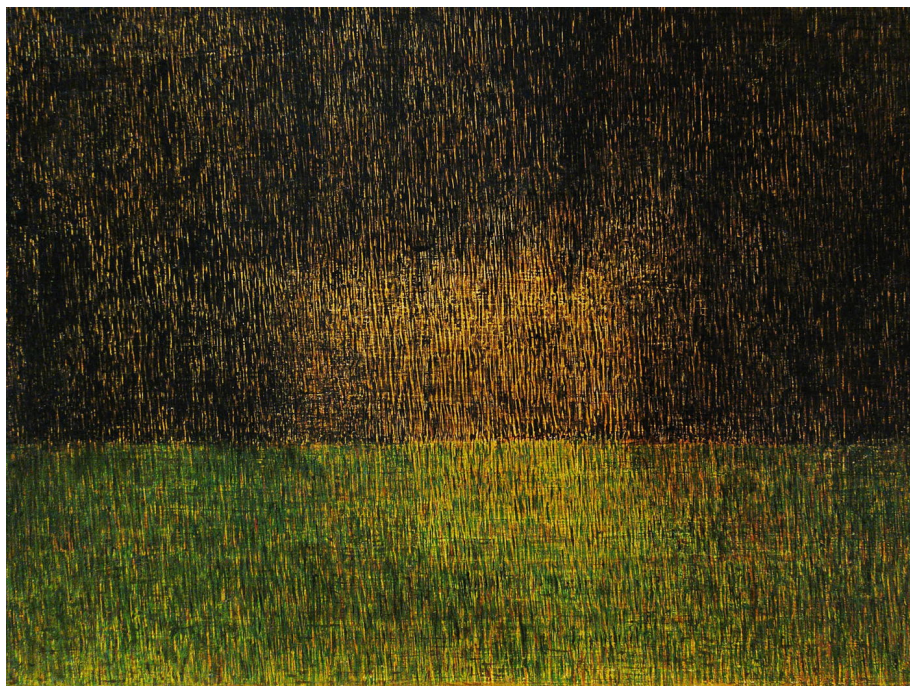

Retouche, 2011

---

**Sebastian Riemer**

*Retouche*, 2011

Pigment Print, mounted on aluminium

Image: 33 x 44 cm - framed

Edition of 5 ex + 2 AP

Courtesy Galerie Dix9 Hélène Lacharmoise