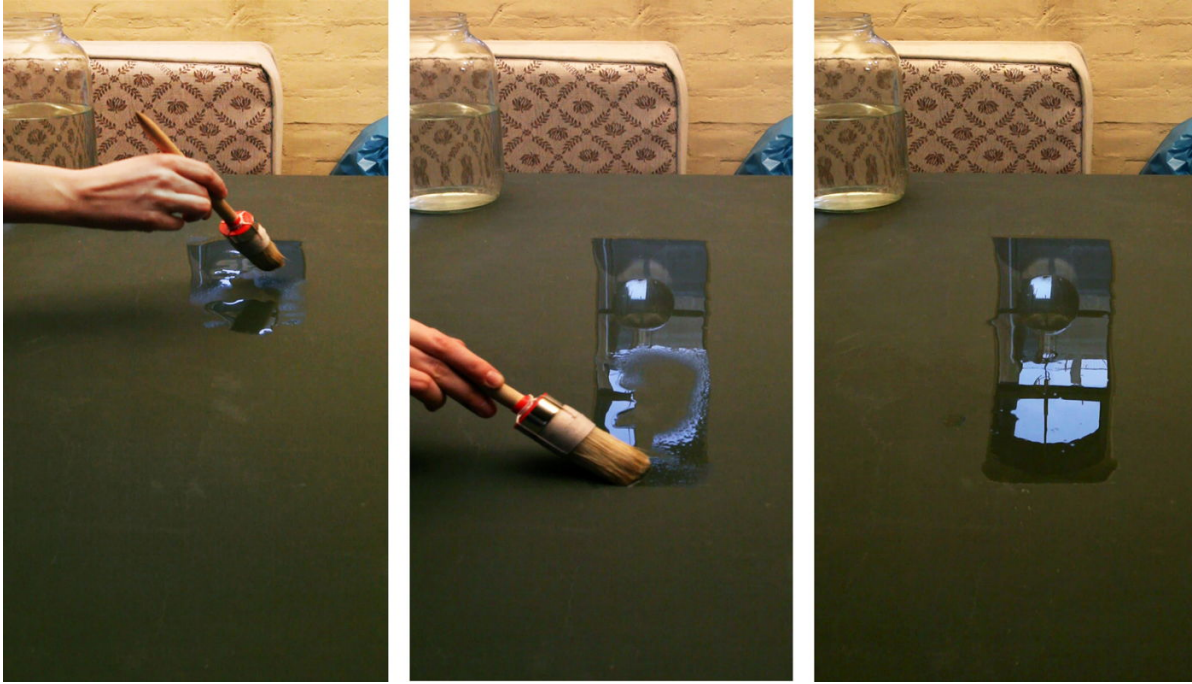

# GALERIE DIX9 Hélène Lacharmoise

Still Water, 2010

---

## Sophia Pompéry

*Still Water*, 2010

video HD for flatscreen, colour, mute

12'16

Edition of 5 ex + 2 AP

courtesy Galerie Dix9 Hélène Lacharmoise

### Description:

In Sophia Pompéry's *Still Water* a hand using a paintbrush coats the surface of a black table with water. Certain objects in the room, the window and the views from outside the window not directly presented in the video frame become visible on the reflective surface of water. As the heater placed underneath the table evaporates the water, the images also become increasingly blurred and ultimately disappear.