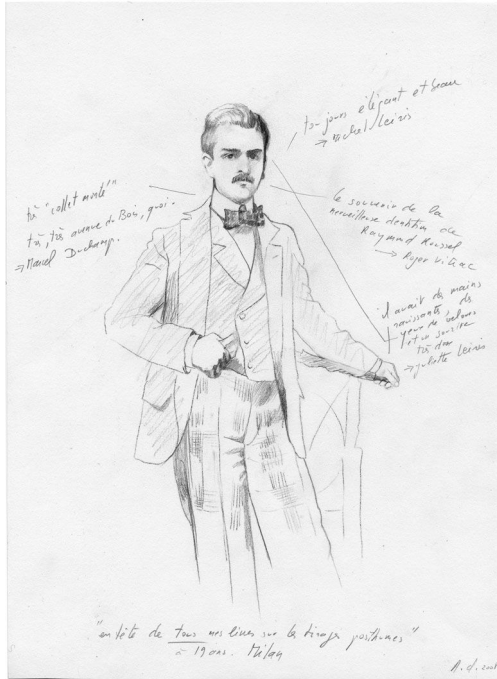

GALERIE DIX9 Hélène Lacharmoise

Portrait RR, 2008

Anne Deguelle

Portrait RR, 2008

graphite on paper

29 x 21 cm

Unique artwork

courtesy Galerie Dix9 Hélène Lacharmoise