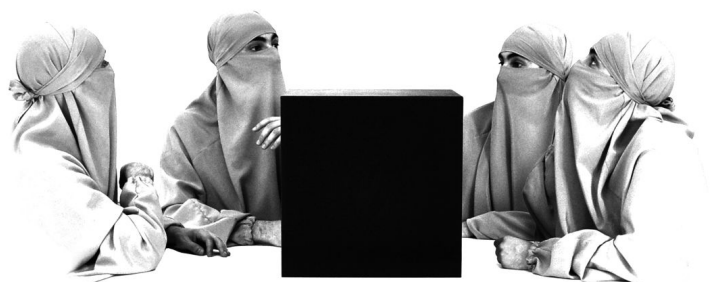

# GALERIE DIX9 Hélène Lacharmoise

The Assembly, 2011

---

---

**Mehdi-Georges Lahlou**

*The Assembly , 2011*

Lambda print

Image: 82,08 x 120 cm

Edition of 4 ex + 2 AP

courtesy Galerie Dix9 Hélène Lacharmoise