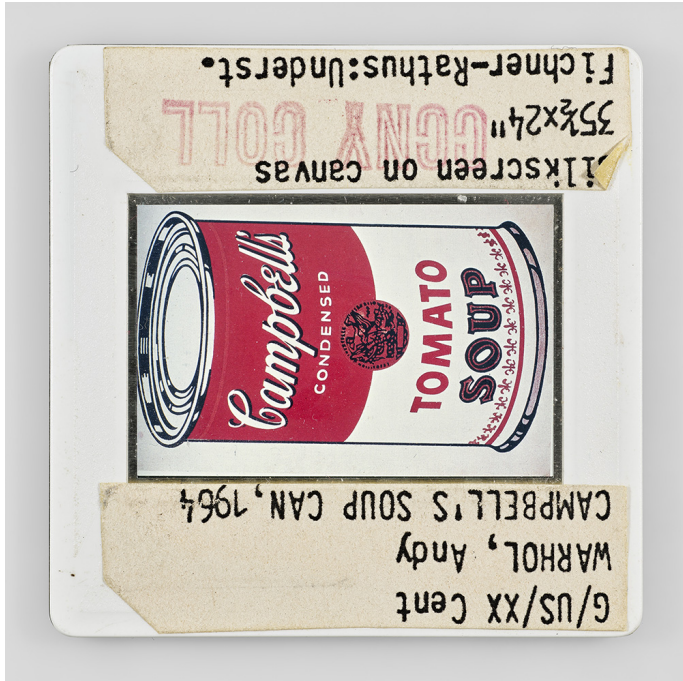

# GALERIE DIX9 Hélène Lacharmoise

G/US/XX Cent WARHOL, Andy CAMPBELL'S SOUP CAN, 1964 ilkscreen on canvas  
35½x24" Fichner-Rathus:Underst. CCNY COLL\_270°

---

## Sebastian Riemer

G/US/XX Cent WARHOL, Andy CAMPBELL'S SOUP CAN, 1964 ilkscreen on canvas 35½x24" Fichner-Rathus:Underst. CCNY  
COLL\_270°

impression pigmentaire, cadre aluminium peint en blanc, verre musée