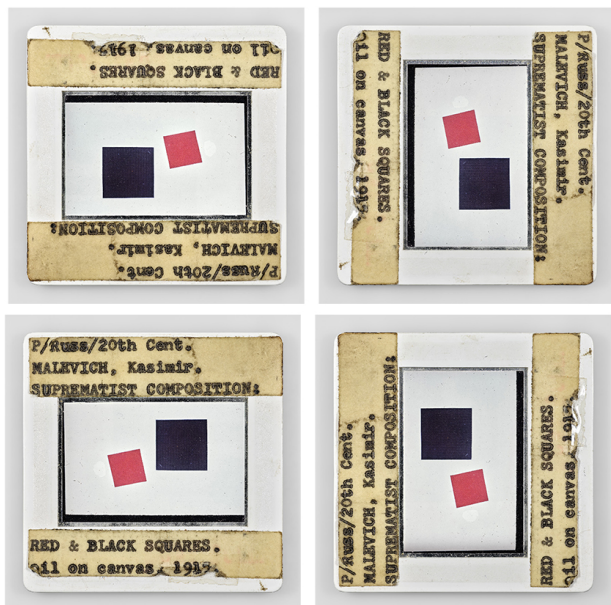

# GALERIE DIX9 Hélène Lacharmoise

P/Russ/20th Cent. MALEVICH Kasimir, SUPREMATIST COMPOSITION:  
RED&BLACK SQUARES, oil on canvas, 1915, 2019

---

## Sebastian Riemer

P/Russ/20th Cent. MALEVICH Kasimir, SUPREMATIST COMPOSITION: RED&BLACK SQUARES, oil on canvas, 1915, 2019

serie Stills - set de 4

impression pigmentaire, cadre aluminium peint en blanc, verre musée

Image : 4 x (90x90 cm)

Edition de 3 ex + 2 AP

courtesy Galerie Dix9 Hélène Lacharmoise