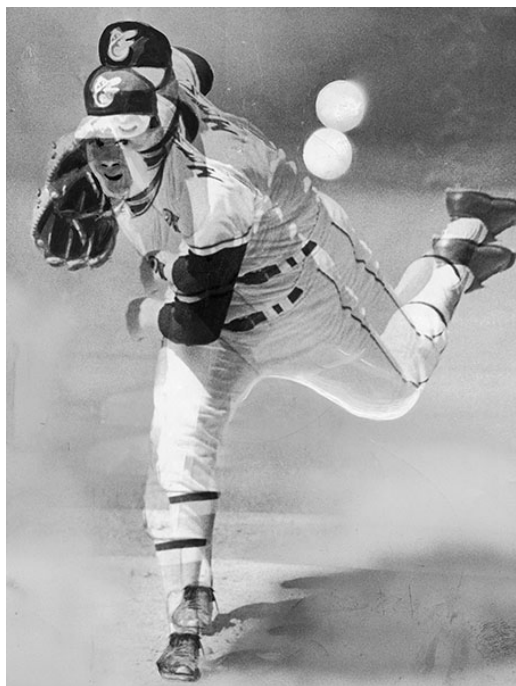

GALERIE DIX9 Hélène Lacharmoise

Double Duck Pitcher (Mc Nally), 2014

Sebastian Riemer

Double Duck Pitcher (Mc Nally) , 2014

series Press Paintings

Pigment print

Image : 160 x 120 cm

Edition de 5 ex + 2 AP